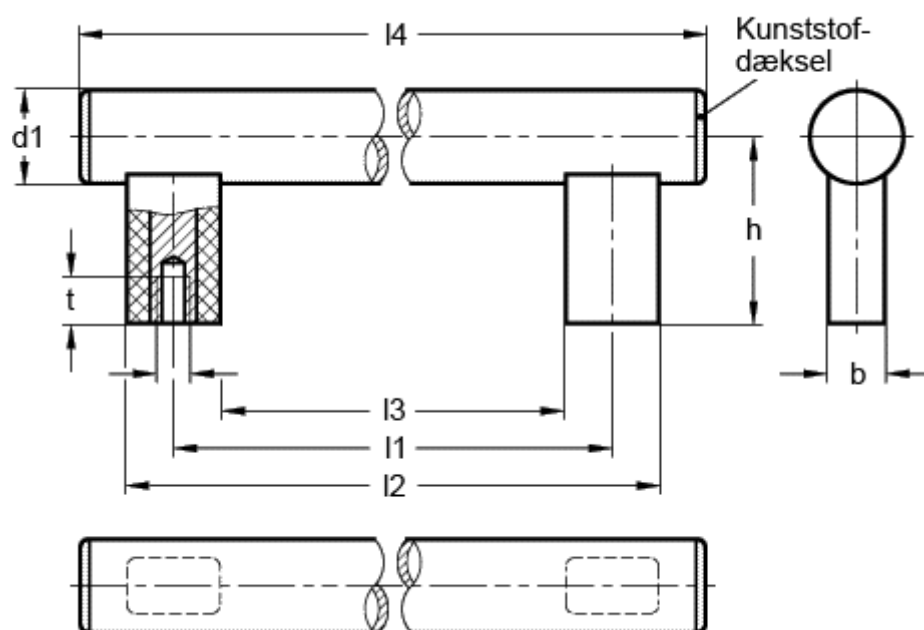

Article number: 20171200

Description: E+G Handle GN 666-30-M8-200-EL

Measures

$b = 18$

$t \text{ min} = 15$

$d1 = 30$

$d2 = M8$

$h = 60$

$l1 = 200$

$l2 = 230$

$l3 = 170$

$l4 = 265$